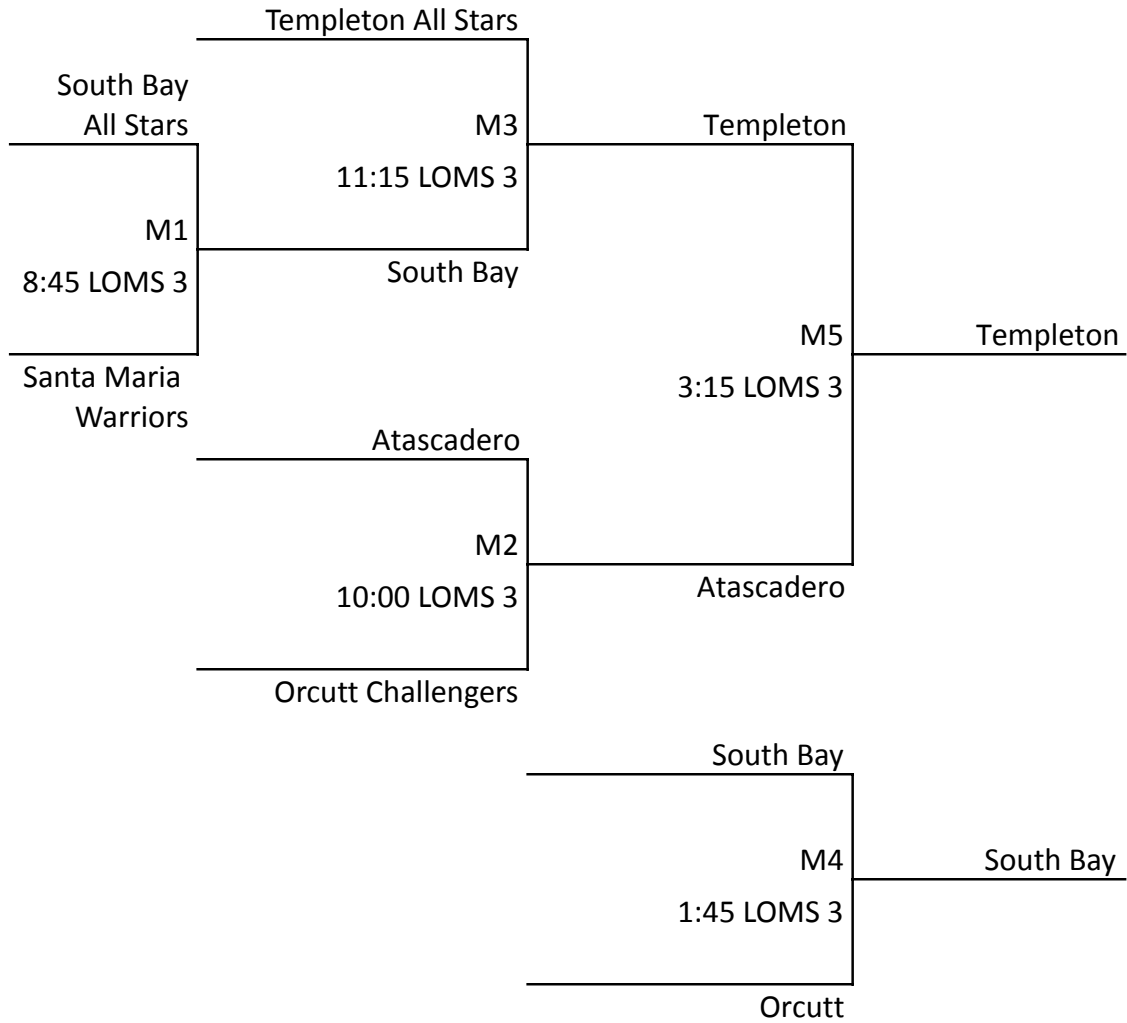

BU10

Sunday*

Home occupies South or West side.

Team on **top** of bracket is **home**.

*All games on Sunday must end with a winner to be decided by kicks from the mark in the event of a tie.