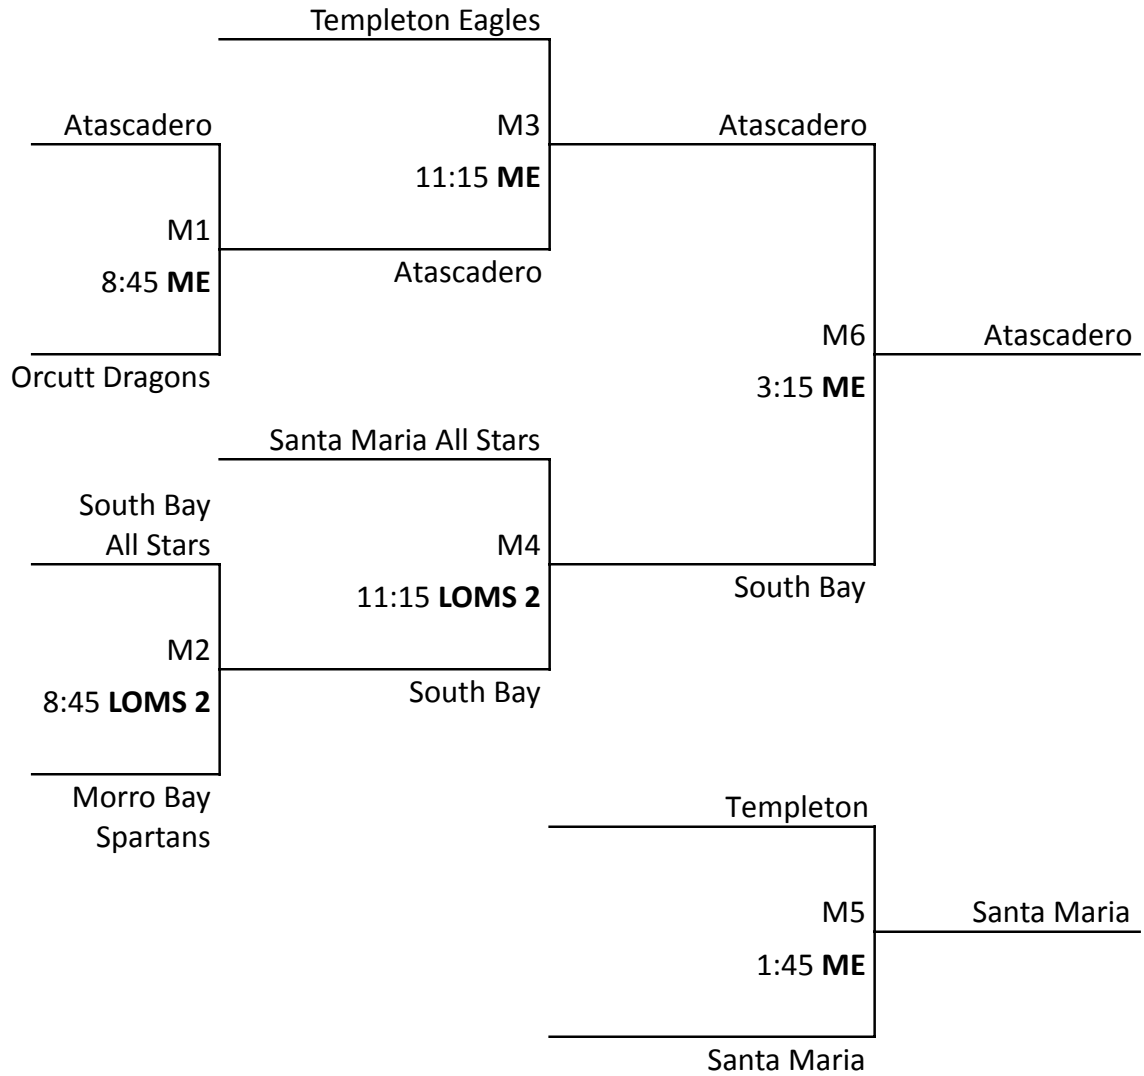

BU12

Sunday*

Home occupies South or West side.

Team on **top** of bracket is **home**.

*All games on Sunday must end with a winner to be decided by kicks from the mark in the event of a tie.