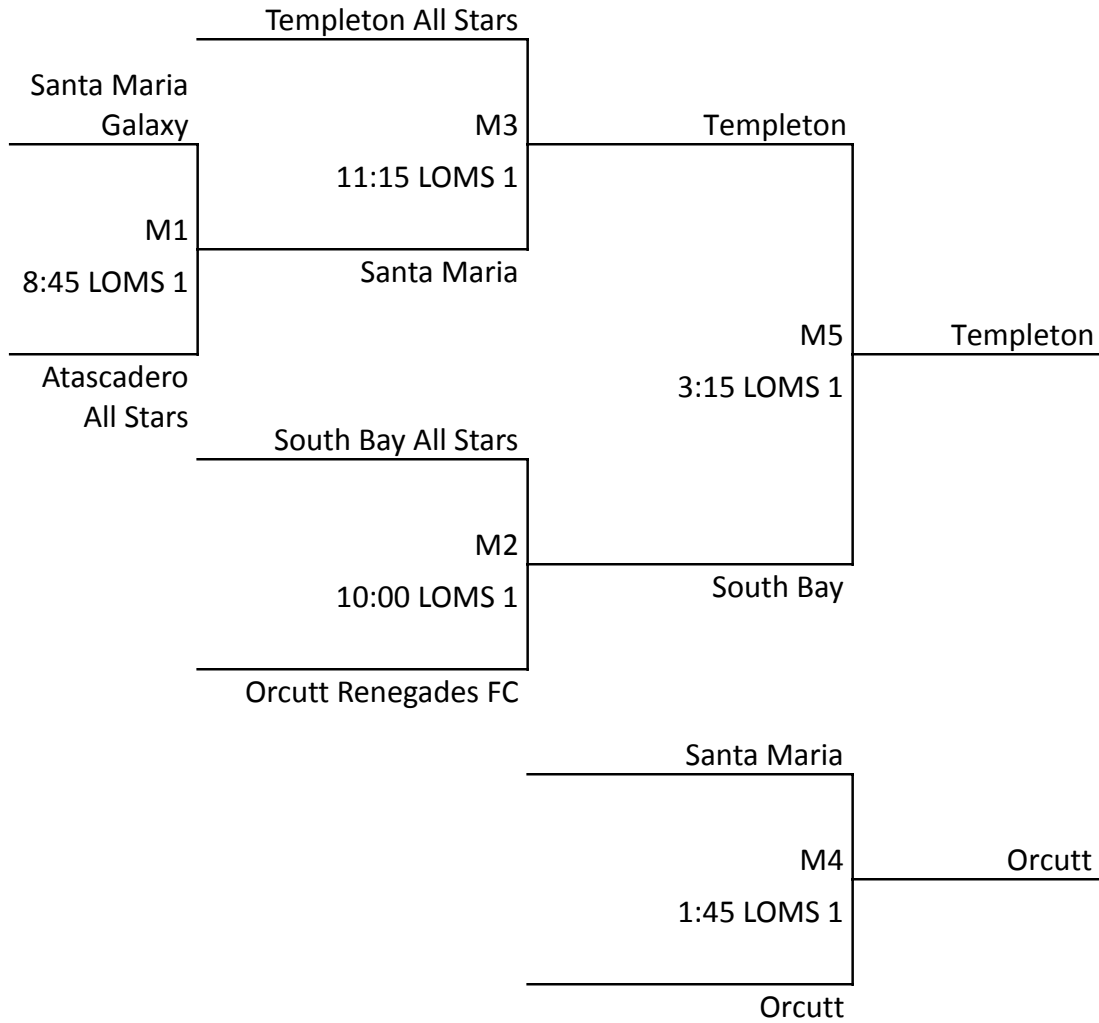

BU14

Sunday*

Home occupies South or West side.

Team on **top** of bracket is **home**.

*All games on Sunday must end with a winner to be decided by kicks from the mark in the event of a tie.